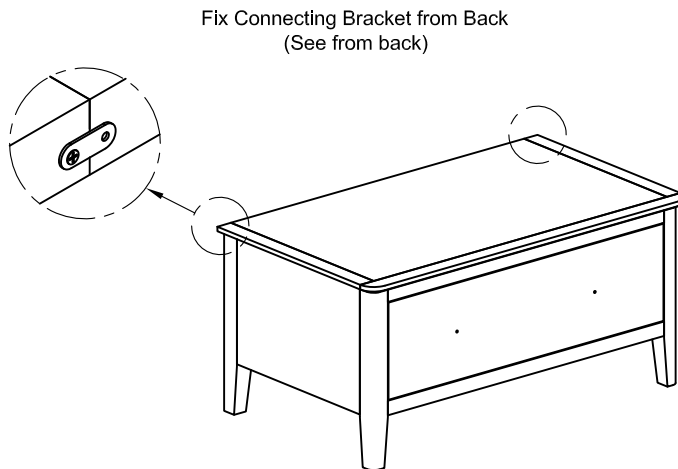

ASSEMBLY INSTRUCTION GENTS WARDROBE

No	HARDWARE LIST	Q.TY
①	Bolt M6x35 	10
②	Screw Ø4x35 	22
③	Screw Ø4x20 	6
④	Screw Ø4x45 	3
⑤	Wooden Dowel Ø8x30 	1
⑥	Handle with bolt 	2 (Sets)
⑦	Washer 	10
⑧	Allen key K4 	1
⑨	Bracket 	2
⑩	Tie 	1