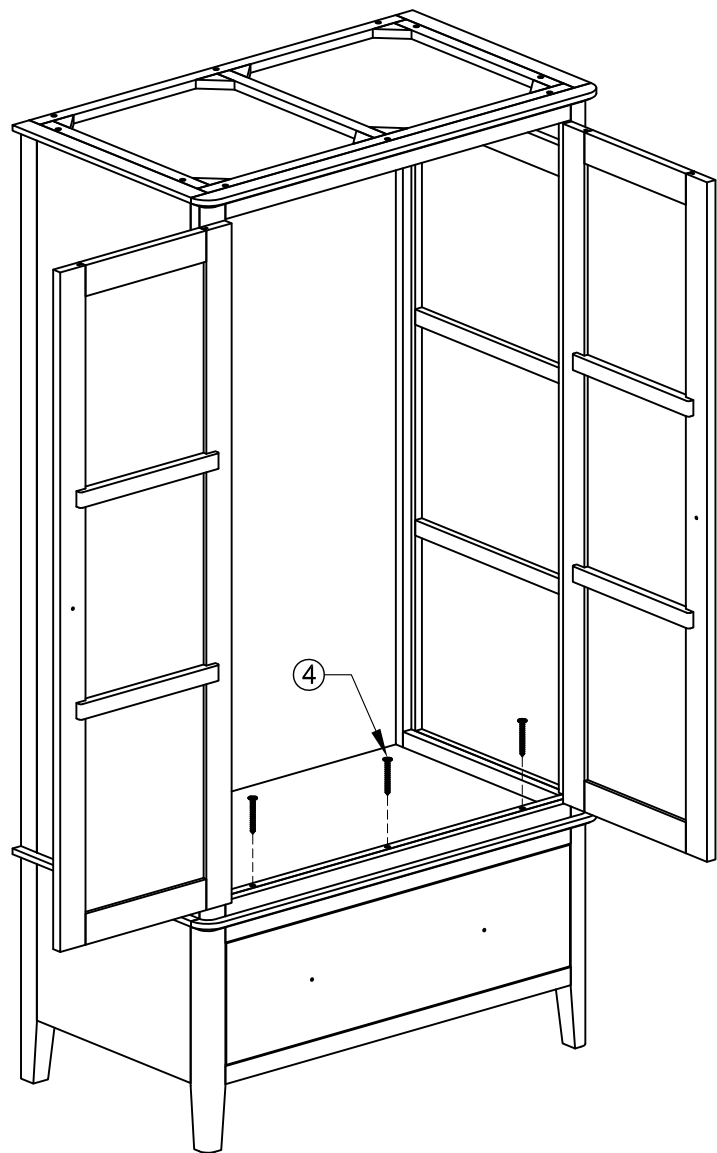

ASSEMBLY INSTRUCTION GENTS WARDROBE

No	HARDWARE LIST	Q.TY
①	Bolt M6x35 	10
②	Screw Ø4x35 	22
③	Screw Ø4x20 	6
④	Screw Ø4x45 	3
⑤	Wooden Dowel Ø8x30 	1
⑥	Handle with bolt 	2 (Sets)
⑦	Washer 	10
⑧	Allen key K4 	1
⑨	Bracket 	2
⑩	Tie 	1

Ⓐ - BASE 1x

Ⓔ - TOP FRAME 1X

Ⓕ - HANGING RAIL 1X

Ⓑ - FRONT FRAME WITH DOOR 1X

Ⓒ - RIGHT FRAME 1X
LEFT FRAME 1X

Ⓓ - BACK FRAME 1X

ASSEMBLY INSTRUCTION GENTS WARDROBE

STEP 1

STEP 2

ASSEMBLY INSTRUCTION GENTS WARDROBE

STEP 3

STEP 4

ASSEMBLY INSTRUCTION GENTS WARDROBE

STEP 5

STEP 6

ASSEMBLY INSTRUCTION GENTS WARDROBE