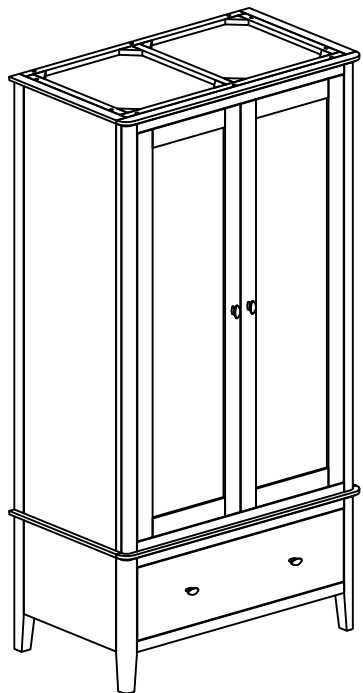

ASSEMBLY INSTRUCTION GENTS WARDROBE

No	HARDWARE LIST	Q.TY
①	Bolt M6x35 	10
②	Screw Ø4x35 	22
③	Screw Ø4x20 	6
④	Screw Ø4x45 	3
⑤	Wooden Dowel Ø8x30 	1
⑥	Handle with bolt 	2 (Sets)
⑦	Washer 	10
⑧	Allen key K4 	1
⑨	Bracket 	2
⑩	Tie 	1

Ⓐ - BASE 1x

Ⓔ - TOP FRAME 1X

Ⓕ - HANGING RAIL 1X

Ⓑ - FRONT FRAME WITH DOOR 1X

Ⓒ - RIGHT FRAME 1X
LEFT FRAME 1X

Ⓓ - BACK FRAME 1X

ASSEMBLY INSTRUCTION GENTS WARDROBE

STEP 1