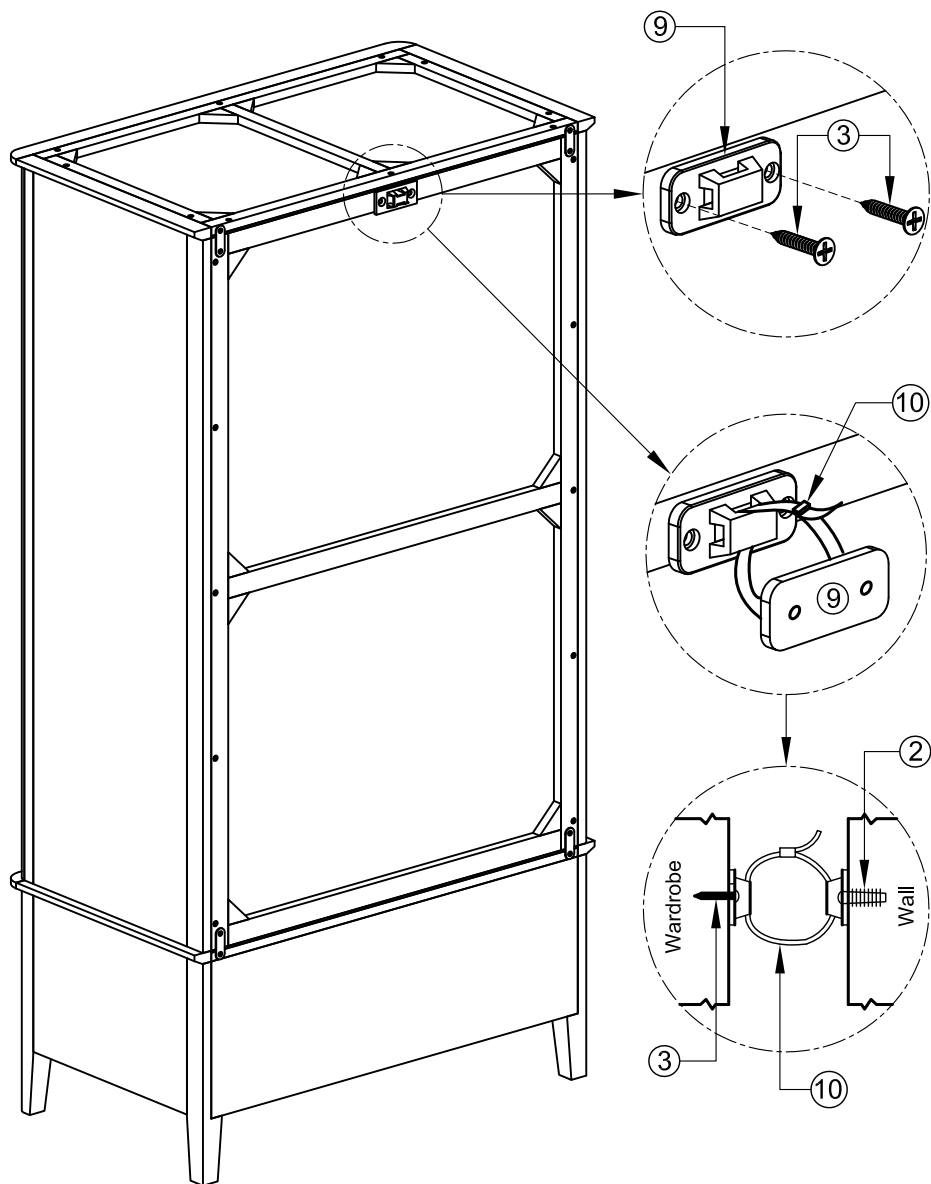

ASSEMBLY INSTRUCTION GENTS WARDROBE

No	HARDWARE LIST	Q.TY
①	Bolt M6x35 	10
②	Screw Ø4x35 	22
③	Screw Ø4x20 	6
④	Screw Ø4x45 	3
⑤	Wooden Dowel Ø8x30 	1
⑥	Handle with bolt 	2 (Sets)
⑦	Washer 	10
⑧	Allen key K4 	1
⑨	Bracket 	2
⑩	Tie 	1

Ⓐ - BASE 1x

Ⓔ - TOP FRAME 1X

Ⓕ - HANGING RAIL 1X

Ⓑ - FRONT FRAME WITH DOOR 1X

Ⓒ - RIGHT FRAME 1X
LEFT FRAME 1X

Ⓓ - BACK FRAME 1X

ASSEMBLY INSTRUCTION GENTS WARDROBE

STEP 1

STEP 7

STEP 8

ASSEMBLY INSTRUCTION GENTS WARDROBE

STEP 9

FINAL