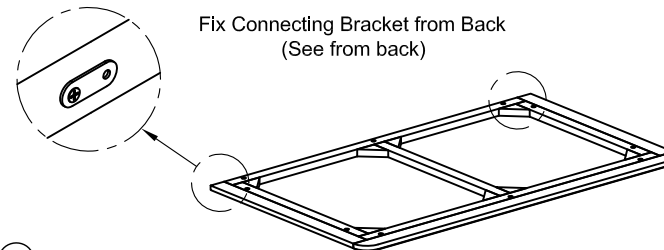

ASSEMBLY INSTRUCTION GENTS WARDROBE

No	HARDWARE LIST	Q.TY
①	Bolt M6x35 	10
②	Screw Ø4x35 	22
③	Screw Ø4x20 	6
④	Screw Ø4x45 	3
⑤	Wooden Dowel Ø8x30 	1
⑥	Handle with bolt 	2 (Sets)
⑦	Washer 	10
⑧	Allen key K4 	1
⑨	Bracket 	2
⑩	Tie 	1

Ⓐ - BASE 1x

Ⓔ - TOP FRAME 1X

Ⓕ - HANGING RAIL 1X

Ⓑ - FRONT FRAME WITH DOOR 1X

Ⓒ - RIGHT FRAME 1X
LEFT FRAME 1X

Ⓓ - BACK FRAME 1X

ASSEMBLY INSTRUCTION GENTS WARDROBE

STEP 1