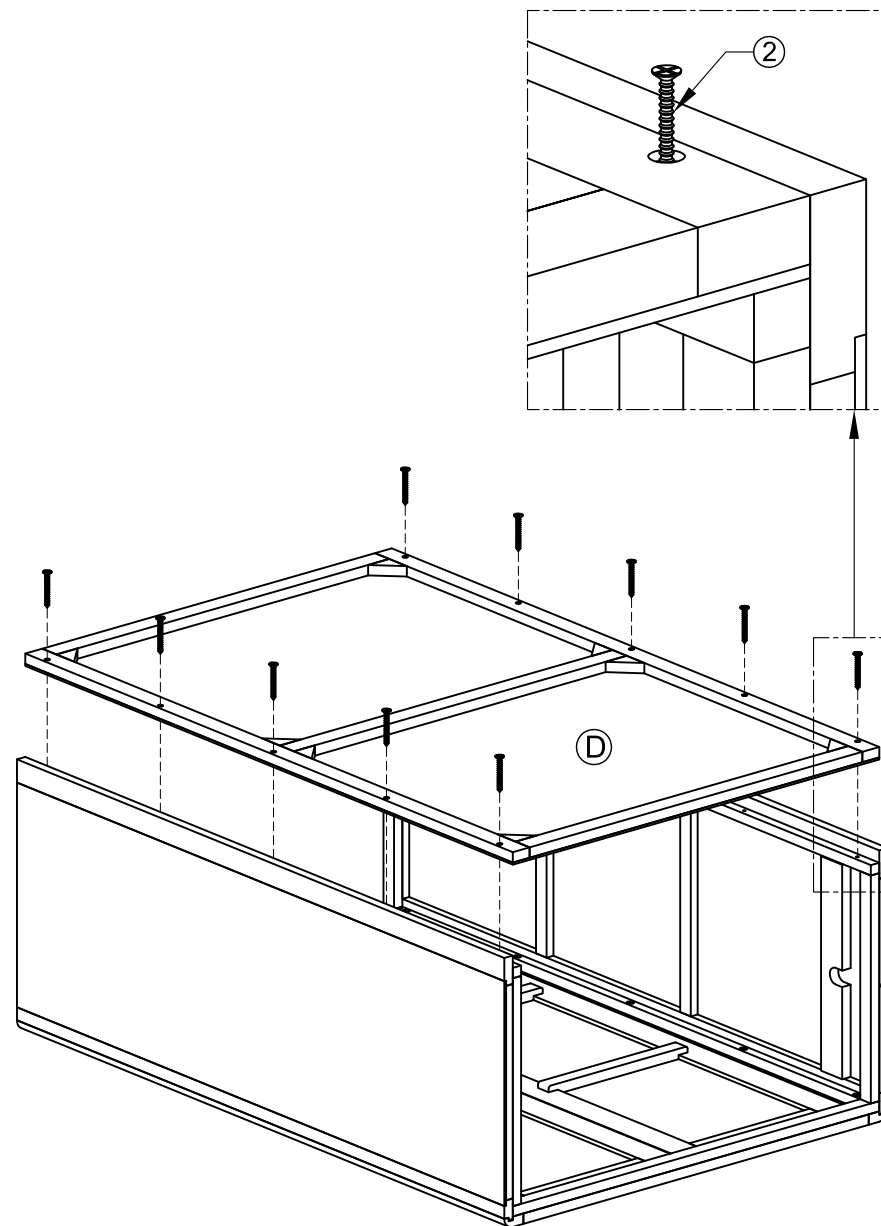

ASSEMBLY INSTRUCTION GENTS WARDROBE

STEP 1

STEP 2