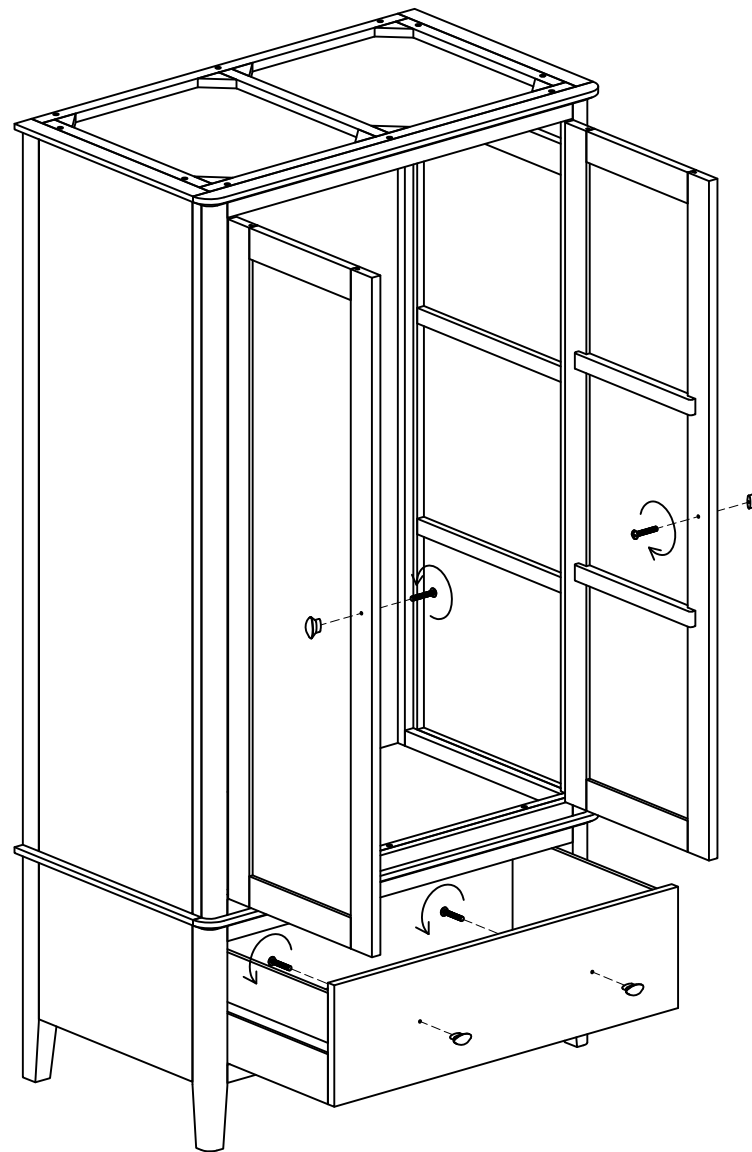

ASSEMBLY INSTRUCTION GENTS WARDROBE

STEP 7