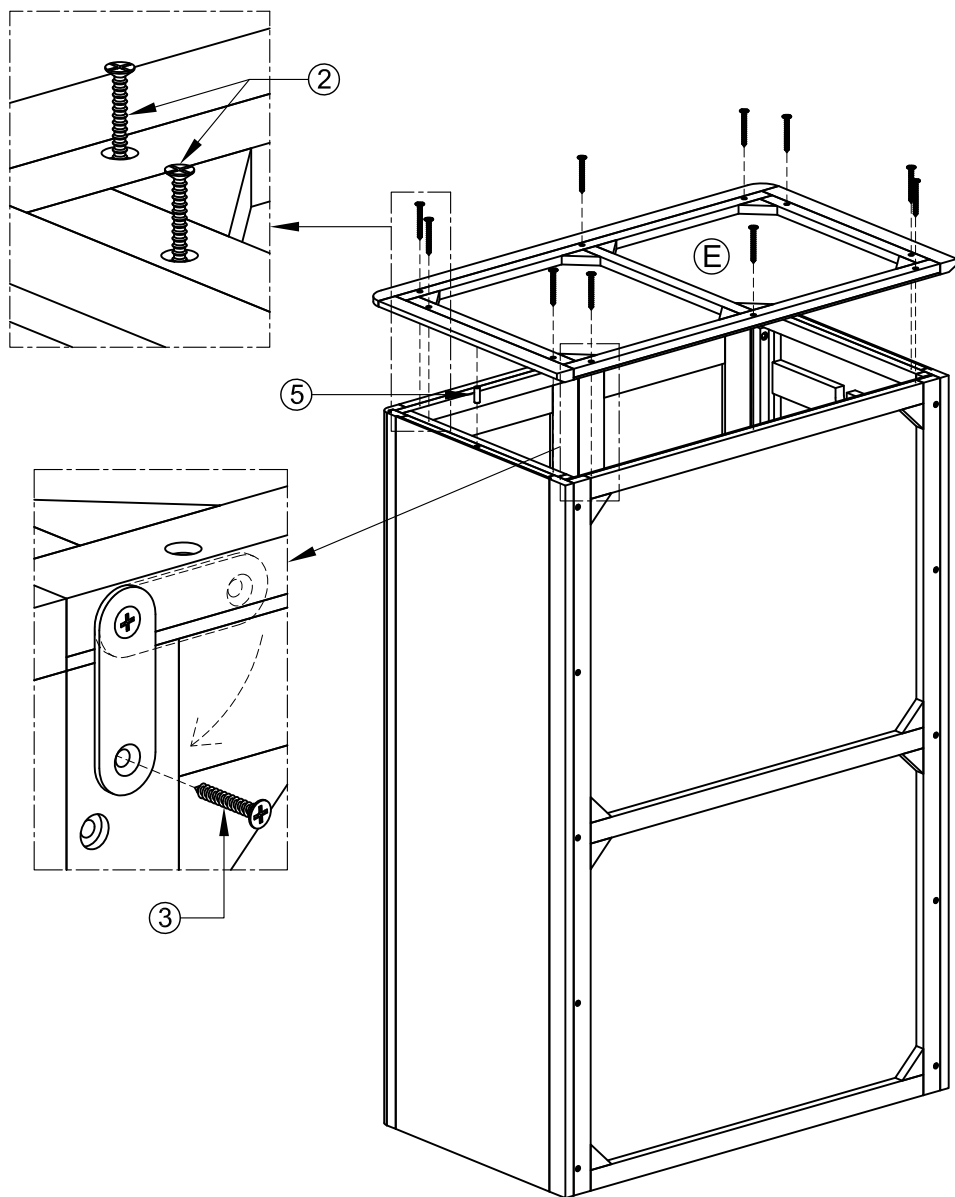

STEP 5

ASSEMBLY INSTRUCTION GENTS WARDROBE

STEP 3